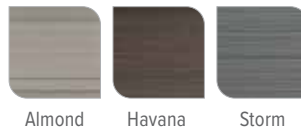

Propel spa shown with Alpine White shell, Havana Cabinet and Havana Everwood step.

Spa Shell

Cabinet

Spa Cover

Seating Capacity	5 adults
Dimensions	208 x 208 x 84 cm
Water Capacity	1,135 litres
Weight	350 kg dry; 1,880 kg filled*
Spa Shell Options	Alpine White, Pearl, Pebble or Tuscan Sun
Cabinet Options	Almond, Havana, or Storm
Jets - 24 (all with stainless steel trim)	3 XL Directional Hydromassage jets 2 Directional Hydromassage jets 2 Rotary Hydromassage jets 17 Directional Precision™ jets
Jet Pump	Wavemaster™ 9200; Two-speed, 2.5 HP Continuous Duty, 5.2 HP Breakdown Torque
Water Care System	FROG® In-Line Cartridge Ready
Ozone System (Optional)	FreshWater® III Corona Discharge
Control System	IQ 2020™ 230v/16 amp